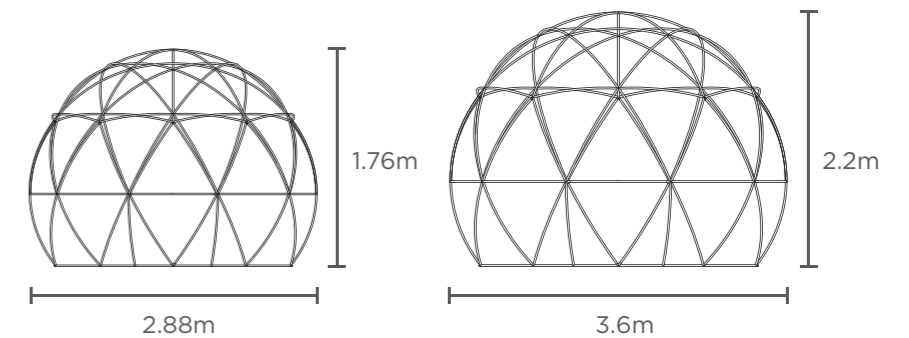

Glamping Dome

1080500184