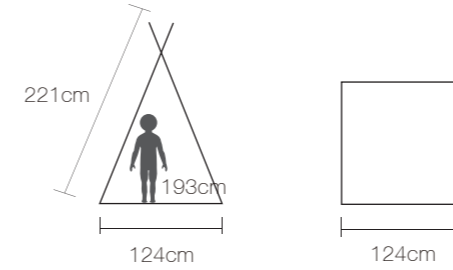

7' Teepee

10101036
4 SIDES