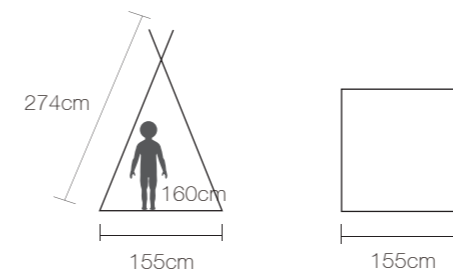

4-Walls Teepee

162cm tall, 110cm per base side
64" x 43"

Smaller Teepee 4 Sides

150cm tall, 100cm per base side
59" x 39"

6' Teepee

174cm tall, 56cm per base side
68.5" x 22"

7' Teepee

8' Teepee

9' Teepee

Sandbox
120cm x 120cm x 21cm
47" x 47" x 8"
Chinese Fir Wood

1010104211
4 SIDES

12' Teepee