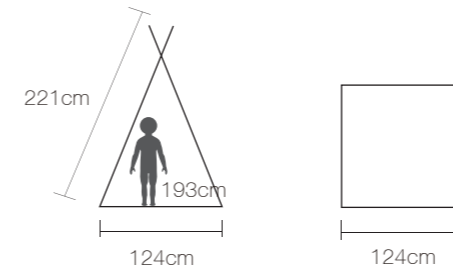

8' Teepee

1010105111
4 SIDES