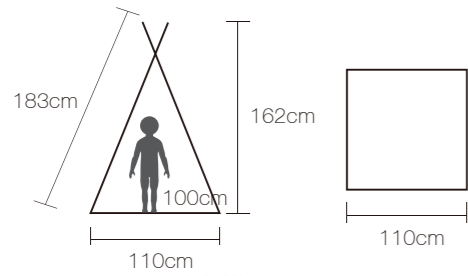

4-Walls Teepee

162cm tall, 110cm per base side
64" x 43"

1010110011