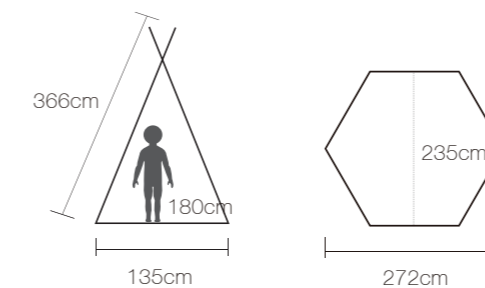

4-Walls Teepee

162cm tall, 110cm per base side
64" x 43"

Smaller Teepee 4 Sides

150cm tall, 100cm per base side
59" x 39"

6' Teepee

174cm tall, 56cm per base side
68.5" x 22"

7' Teepee

8' Teepee

9' Teepee

Sandbox
120cm x 120cm x 21cm
47" x 47" x 8"
Chinese Fir Wood

1010104211
4 SIDES

12' Teepee